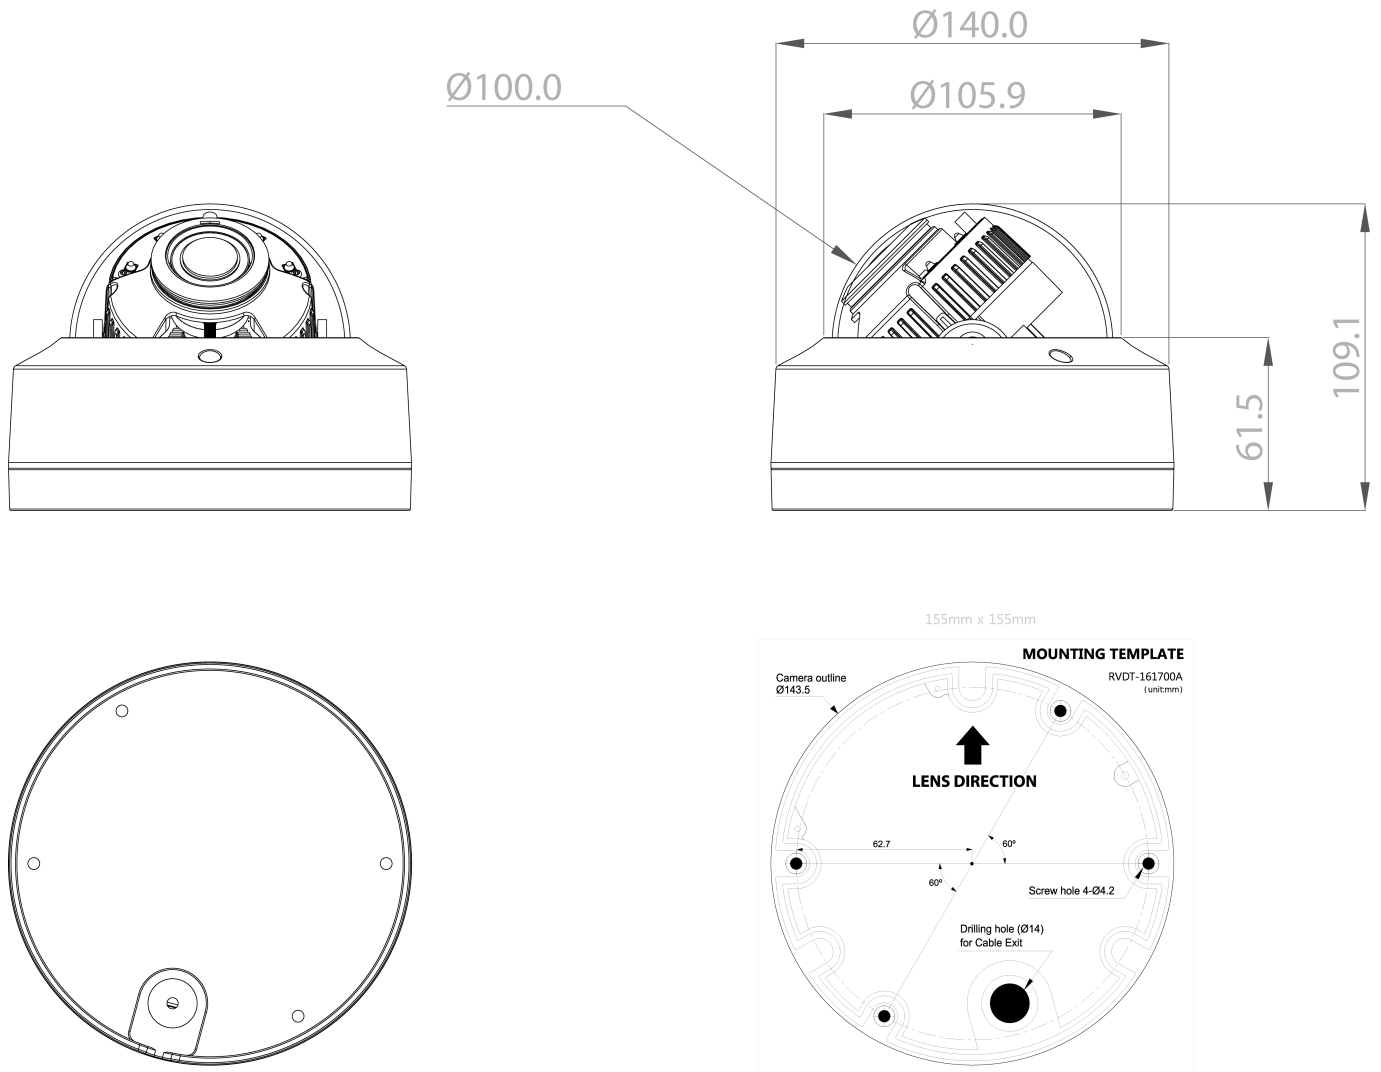

IPD-62M2713MAA

Continuation of the specifications

Web browser	MS internet Explorer: ActiveX ex 9.0,Safari: MJPEG,Mozilla: MJPEG,Google Chrome: MJPEG,Edge: MJPEG
User interface	Type A (orange / grey)
Mirror function	mirror,flip
Digital Noise Reduction	yes
Network:	
Network protocols	TCP/IP,UDP,IPv4,IPv6,HTTP,HTTPS,FTP,UPnP,RT P,RTSP,RTCP,DHCP,ARP,Zeroconf,Bonjour,SNMP
Interfaces / Inputs/ Outputs:	
Video outputs	no
External connectors	12VDC input (DC plug),RJ-45
Ethernet interface	10Base-T,100Base-TX
Alarm inputs	no
Alarm outputs	no
Serial interfaces	Ethernet
General:	
Dimensions (HxWxD)	140x109mm
Weight	780g
Illumination	infrared
Illumination	4x High Power LEDs 850nm
Illumination range	approx. 30m
Color (housing)	Pantone Cool Gray 1C
Housing	outdoor
Housing material	aluminium
Power consumption	PoE,7.5W,12VDC
Blower	yes
Mounting	wall mount,ceiling mount
ONVIF	ONVIF Profile S,ONVIF Profile T
Power over Ethernet	IEEE 802.3af
Window heater	no
Protection rating	IP66
SDK	upon request
Supply voltage	12VDC,PoE
Operating temperature	-20°C ~ +50°C
Text display	supplied
Vandal proof	yes
Certifications	IK10
Parts supplied:	
Parts supplied	manual,bag of screws
Notes:	
Remarks	NDAA compliance under Section 889, Part A.

Optional Accessory

SKU	Name	Description
-----	------	-------------

IPD-62M2713MAA

Continuation of accessory

230864	AK-11	Camera junction box for wall and ceiling mounting
215644	DOME-WB3	Wall bracket for eneo Dome Cameras MED-62xxxxM0A and IED-62xxxxM0A

Technical Drawing

Maße / Dimensions: mm

eneo is a registered trademark of
 VIDEOR E. Hartig GmbH
 Carl-Zeiss-Straße 8
 63322 Rödermark, Deutschland

Phone: +49 6074 - 888 - 300
 Fax: +49 6074 - 888 - 100
 E-Mail: info@eneo-security.com
 Web: www.eneo-security.com