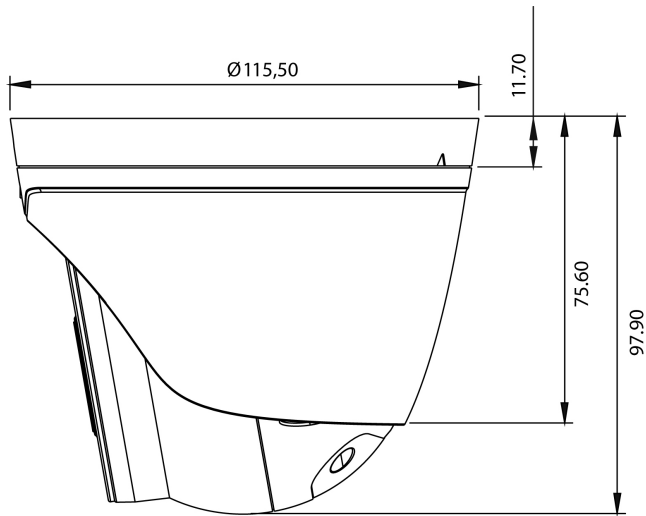

IND-58F0028MTLA

Continuation of the specifications

Video compression	H.264, H.264+ (Smart Stream), H.265, H.265+ (Smart Stream), M-JPEG
Image resolution max.	3640x2160
Image Transmission Rate	30 fps
Other	–
Remarks	The face detection and license plate recognition functions are only available with an inserted SD card or in conjunction with a recorder from the eneo IN series., NDAA compliance under Section 889
Low Speed Shutter	yes
Backlight Compensation	BLC, HLC
Motion Detector	yes
Horizontal Angle of View	112°
Vertical Angle of View	61°
Illumination	White light
Manufacturer order number	238647

IND-58F0028MTLA

Technical Drawing

Maße / Dimensions: mm

eneo is a registered trademark of
VIDEOR E. Hartig GmbH
Carl-Zeiss-Straße 8

63322 Rödermark, Deutschland

Phone: +49 6074 - 888 - 300
Fax: +49 6074 - 888 - 100
E-Mail: info@eneo-security.com
Web: www.eneo-security.com