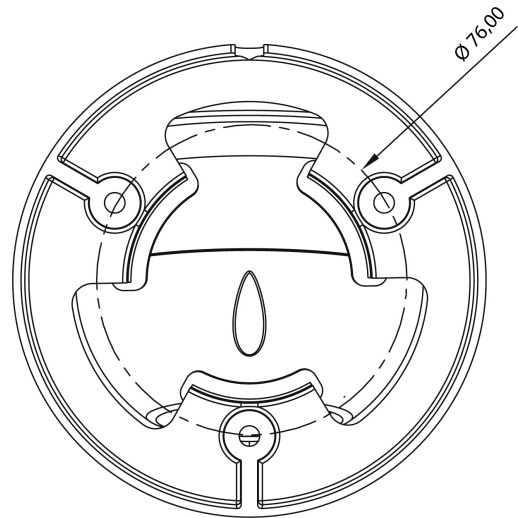

IND-58F0028MTLA

Continuation of the specifications

Video compression	H.264, H.264+ (Smart Stream), H.265, H.265+ (Smart Stream), M-JPEG
Image resolution max.	3640x2160
Image Transmission Rate	30 fps
Other	–
Remarks	The face detection and license plate recognition functions are only available with an inserted SD card or in conjunction with a recorder from the eneo IN series., NDAA compliance under Section 889
Low Speed Shutter	yes
Backlight Compensation	BLC, HLC
Motion Detector	yes
Horizontal Angle of View	112°
Vertical Angle of View	61°
Illumination	White light
Manufacturer order number	238647

Optional Accessory

SKU	Name	Description
233775	AK-21	Camera connection box for Wall and ceiling mounting, IN Series Bullet Cameras
234757	DOME-WB7	Wall bracket for Mini Dome IND-42M2808M0A
236198	eneo INsight Installation Tool	Supports adjustments for cameras with AI features for IN-series
218218	eneo Site Manager	Management Software for eneo IP products

IND-58F0028MTLA

Technical Drawing

Maße / Dimensions: mm

eneo is a registered trademark of
VIDEOR E. Hartig GmbH
Carl-Zeiss-Straße 8

63322 Rödermark, Deutschland

Phone: +49 6074 - 888 - 300
Fax: +49 6074 - 888 - 100
E-Mail: info@eneo-security.com
Web: www.eneo-security.com