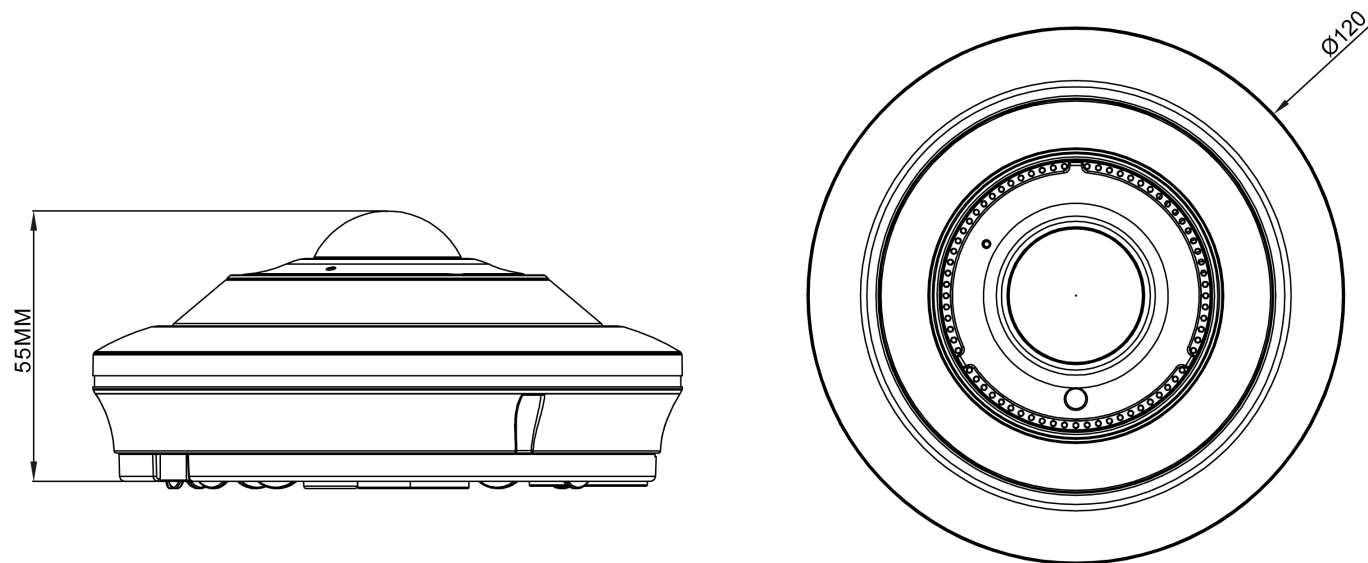

IND-32F0016P0A

Continuation of the specifications

ONVIF	ONVIF Profile G, ONVIF Profile S, ONVIF Profile T
Protection rating	IP66
Camera type	Dome
Audio	eingebauter Lautsprecher, eingebautes Mikrofon
Remote configuration	Browser
Illumination range	ca. 10m
Weight	400g
Hersteller-Nummer	236318
EAN/GTIN	4260229840573

Optional Accessory

SKU	Name	Description
218218	eneo Site Manager	Management Software for eneo IP products

Technical Drawing

Maße / Dimensions: mm

eneo is a registered trademark of
VIDEOR E. Hartig GmbH
Carl-Zeiss-Straße 8

63322 Rödermark, Deutschland

Phone: +49 6074 - 888 - 300
Fax: +49 6074 - 888 - 100
E-Mail: info@eneo-security.com
Web: www.eneo-security.com

Stay informed and subscribe
to the eneo newsletter