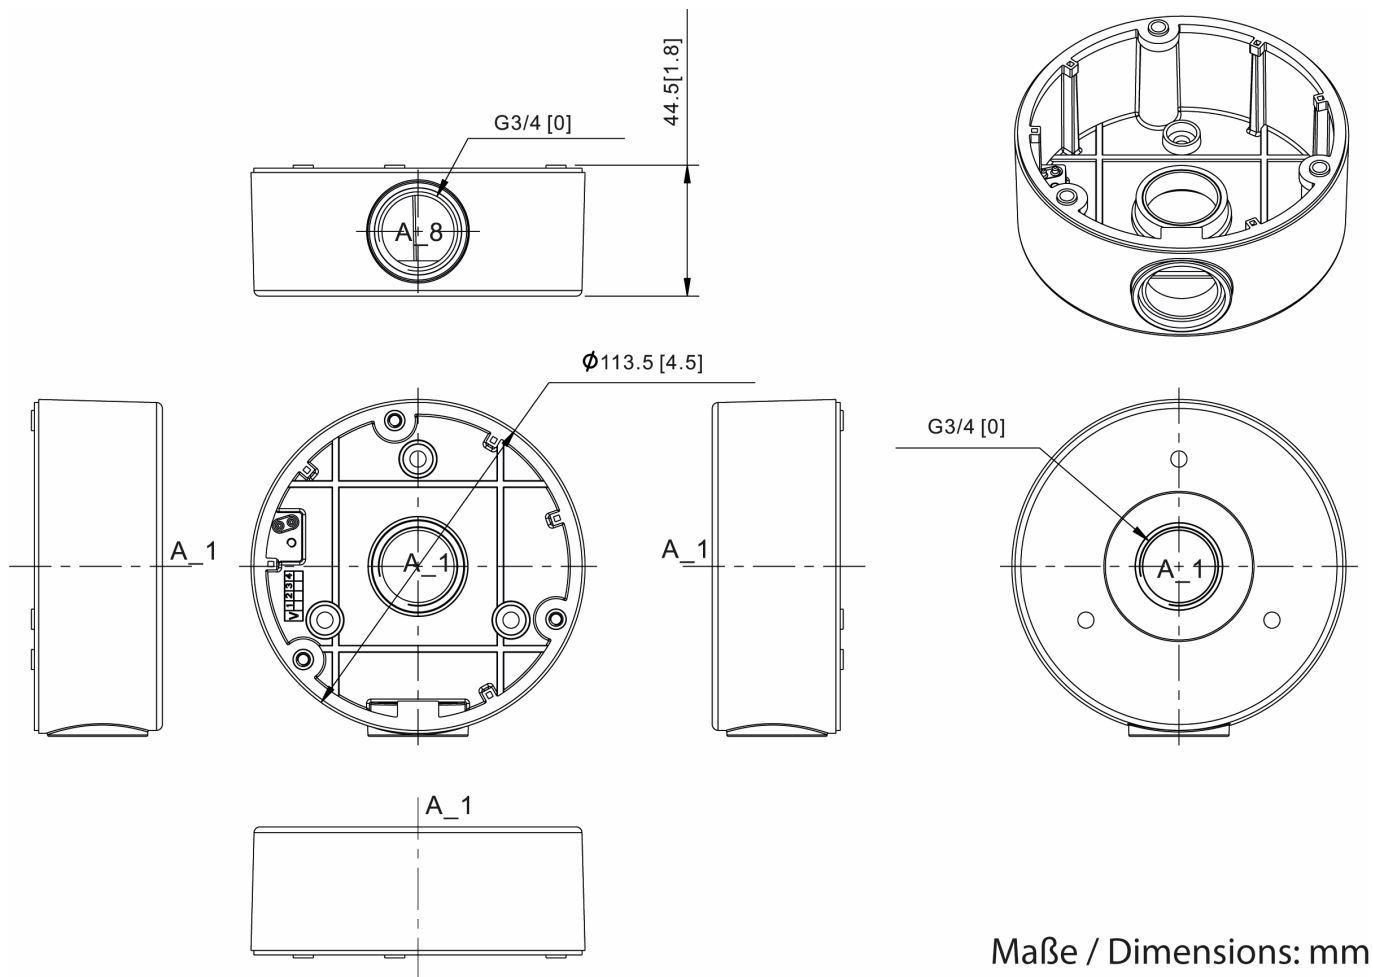

# AK-22

SKU: 234753

Kamera Anschlussbox für Mini Dome  
IND-42M2808M0A Wand- oder Deckenmontage

## Main Features

Professional installation

For wall and ceiling surface mounting

Weatherproof IP64

Easy and fast cable connection

Compatible with the following products

Mini Dome IND-42M2808M0A

## Specifications

Series	eneo IN-Series
Dimensions (HxWxD)	see drawing
Weight	580 g
Colour	RAL9003,Pantone P 179-1
Housing	aluminium
Protection rating	IP64
Parts supplied	mounting accessories

## Technical Drawing

Maße / Dimensions: mm