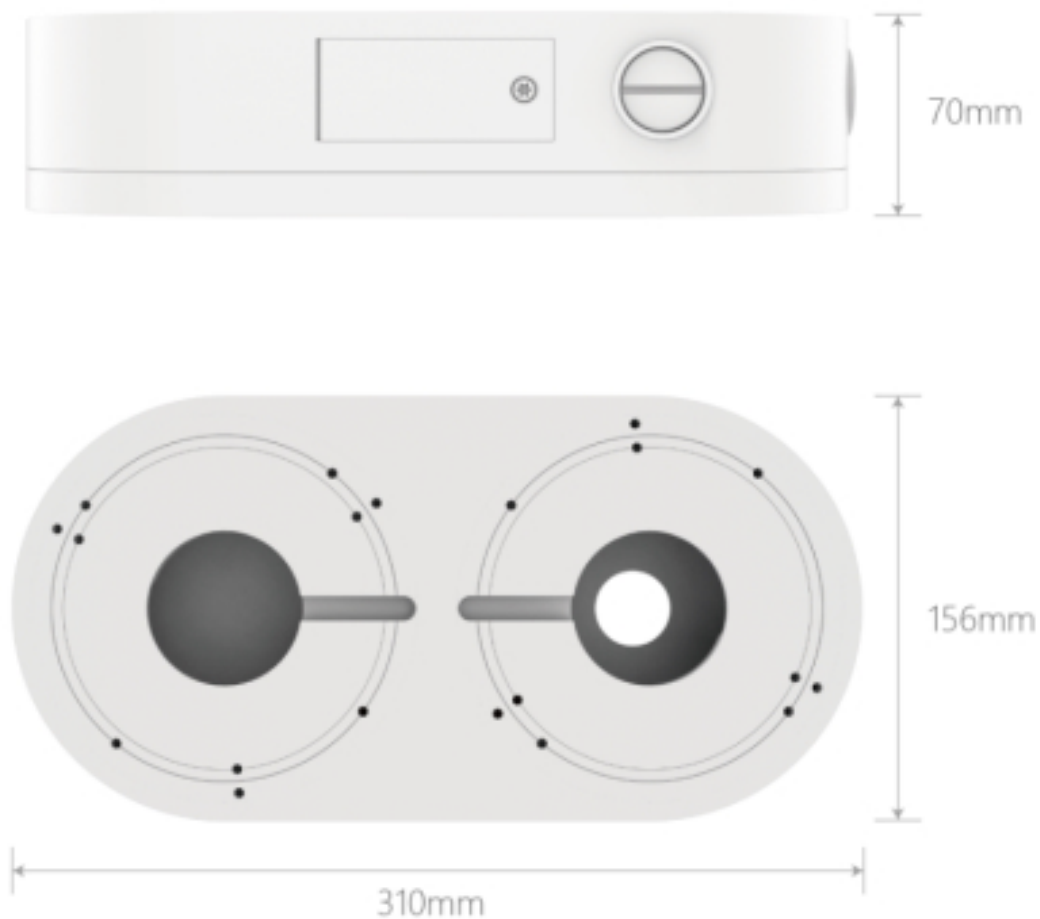

AK-24

Technical Drawing

Maße / Dimensions: mm