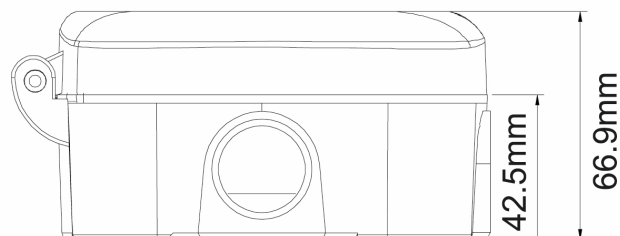

Compatible with the following products

IN Series Bullet Cameras

Specifications

Series	eneo IN-Series
Dimensions (HxWxD)	see drawing
Weight	480g
Colour	RAL9003,Pantone P 179-1
Housing	plastic
Protection rating	IP64
Parts supplied	mounting accessories

Optional Accessory

SKU	Name	Description
235257	PM-21	Pole mounting adapter for camera connection box AK-20 and AK-21

AK-20

Technical Drawing

Maße / Dimensions: mm