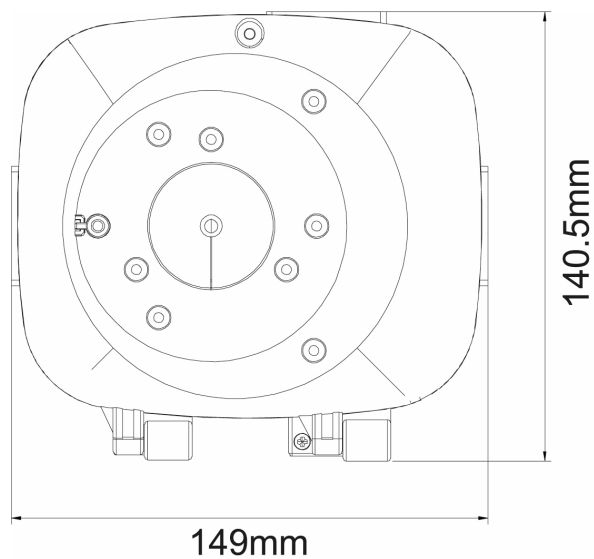

Compatible with the following products

IN Series Bullet Cameras

Specifications

Series	eneo IN-Series
Dimensions (HxWxD)	see drawing
Weight	480g
Colour	RAL9003,Pantone P 179-1
Housing	plastic
Protection rating	IP64
Parts supplied	mounting accessories

Optional Accessory

SKU	Name	Description
235257	PM-21	Pole mounting adapter for camera connection box AK-20 and AK-21

AK-20

Technical Drawing

Maße / Dimensions: mm