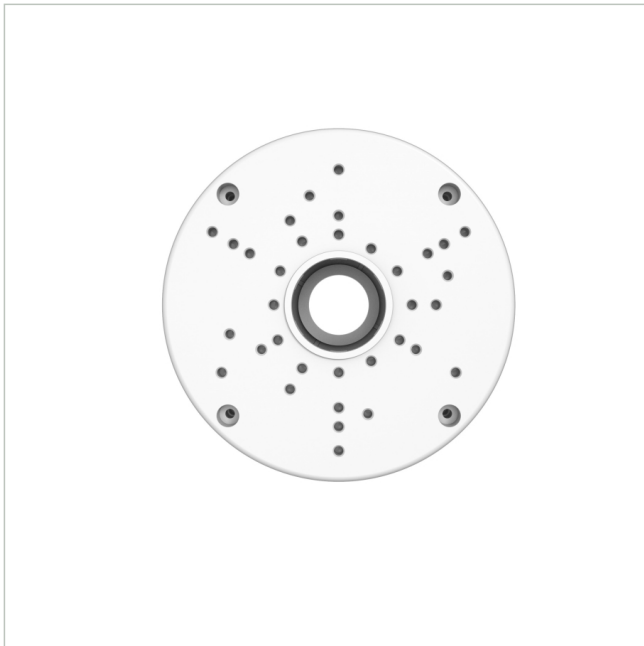

# AK-21

SKU: 233775

Camera connection box for Wall and ceiling mounting, IN Series Bullet Cameras

## Main Features

Professional installation

For wall and ceiling surface mounting

Weatherproof IP64

Easy and fast cable connection

Compatible with the following products

IN Series Bullet Cameras

## Specifications

Series	eneo IN-Series
Dimensions (HxWxD)	see drawing
Weight	100g
Colour	RAL9003,Pantone P 179-1
Housing	aluminium
Protection rating	IP64
Parts supplied	mounting accessories