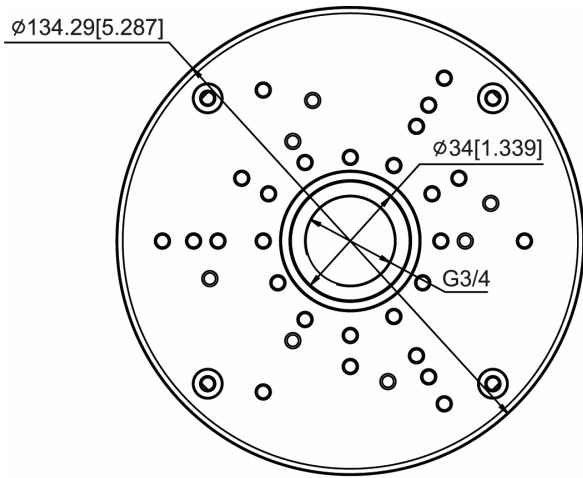

## Specifications

Series	eneo IN-Series
Dimensions (HxWxD)	see drawing
Weight	100g
Colour	RAL9003,Pantone P 179-1
Housing	aluminium
Protection rating	IP64
Parts supplied	mounting accessories

## Technical Drawing

Maße / Dimensions: mm