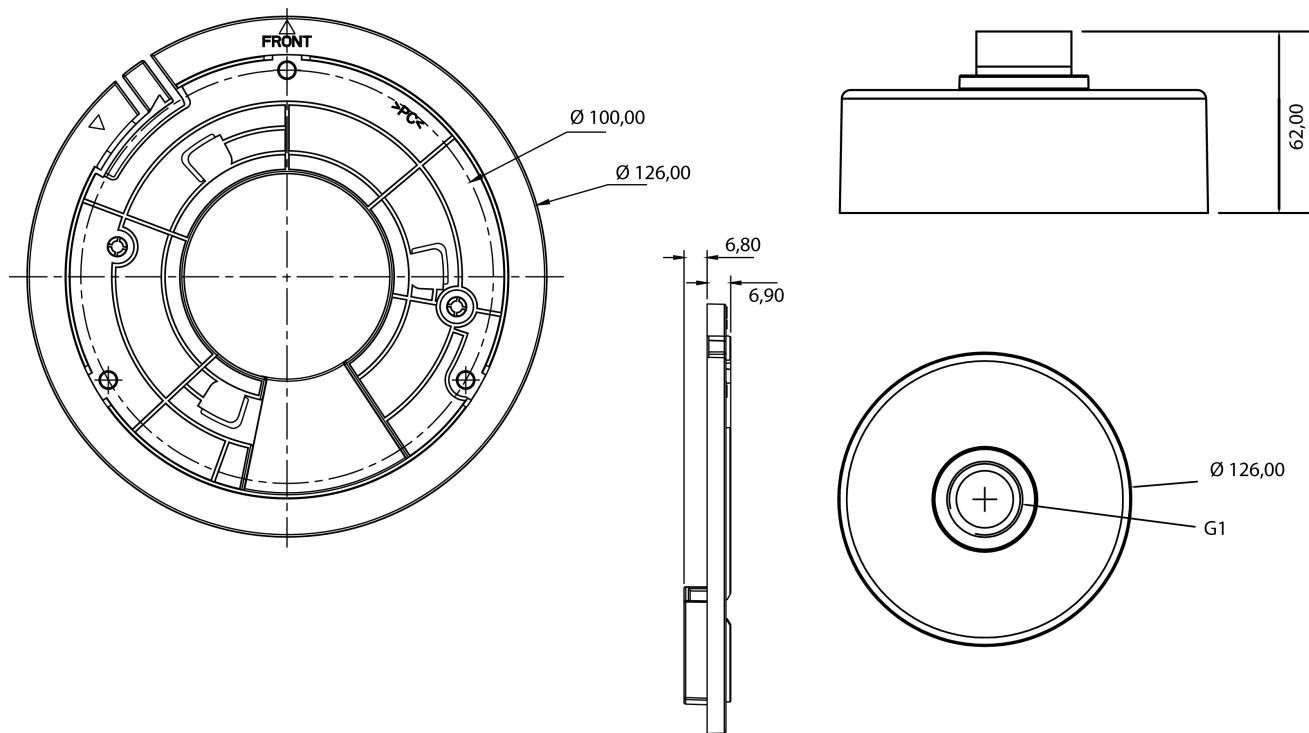

AK-27

SKU: 236323

Camera connection box Fisheye for ceiling tube DOME-CH6 and wall mount DOME-WB6, Indoor

Main Features

.....
Anschlussbox für Innenraumanwendung
.....

Specifications

Parts supplied:	
Parts supplied	bag of screws
Other	
Dimensions (HxWxD)	siehe Maßzeichnung
Series	eneo IN-Serie
Housing	Aluminium
Color (housing)	Pantone P 179-1 , RAL9003
Protection rating	IP64
Weight	315g
Farbe	Pantone P 179-1, RAL 9003
Gehäuse	Aluminium
Hersteller-Nummer	236323

Optional Accessory

SKU	Name	Description
218218	eneo Site Manager	Management Software for eneo IP products

AK-27

Continuation of accessory

236198	IPC Installation Tool	Supports adjustments for cameras with AI features for IN-series
--------	-----------------------	---

Technical Drawing

Maße / Dimensions: mm

eneo is a registered trademark of
VIDEOR E. Hartig GmbH
Carl-Zeiss-Straße 8

63322 Rödermark, Deutschland

Phone: +49 6074 - 888 - 300
Fax: +49 6074 - 888 - 100
E-Mail: info@eneo-security.com
Web: www.eneo-security.com